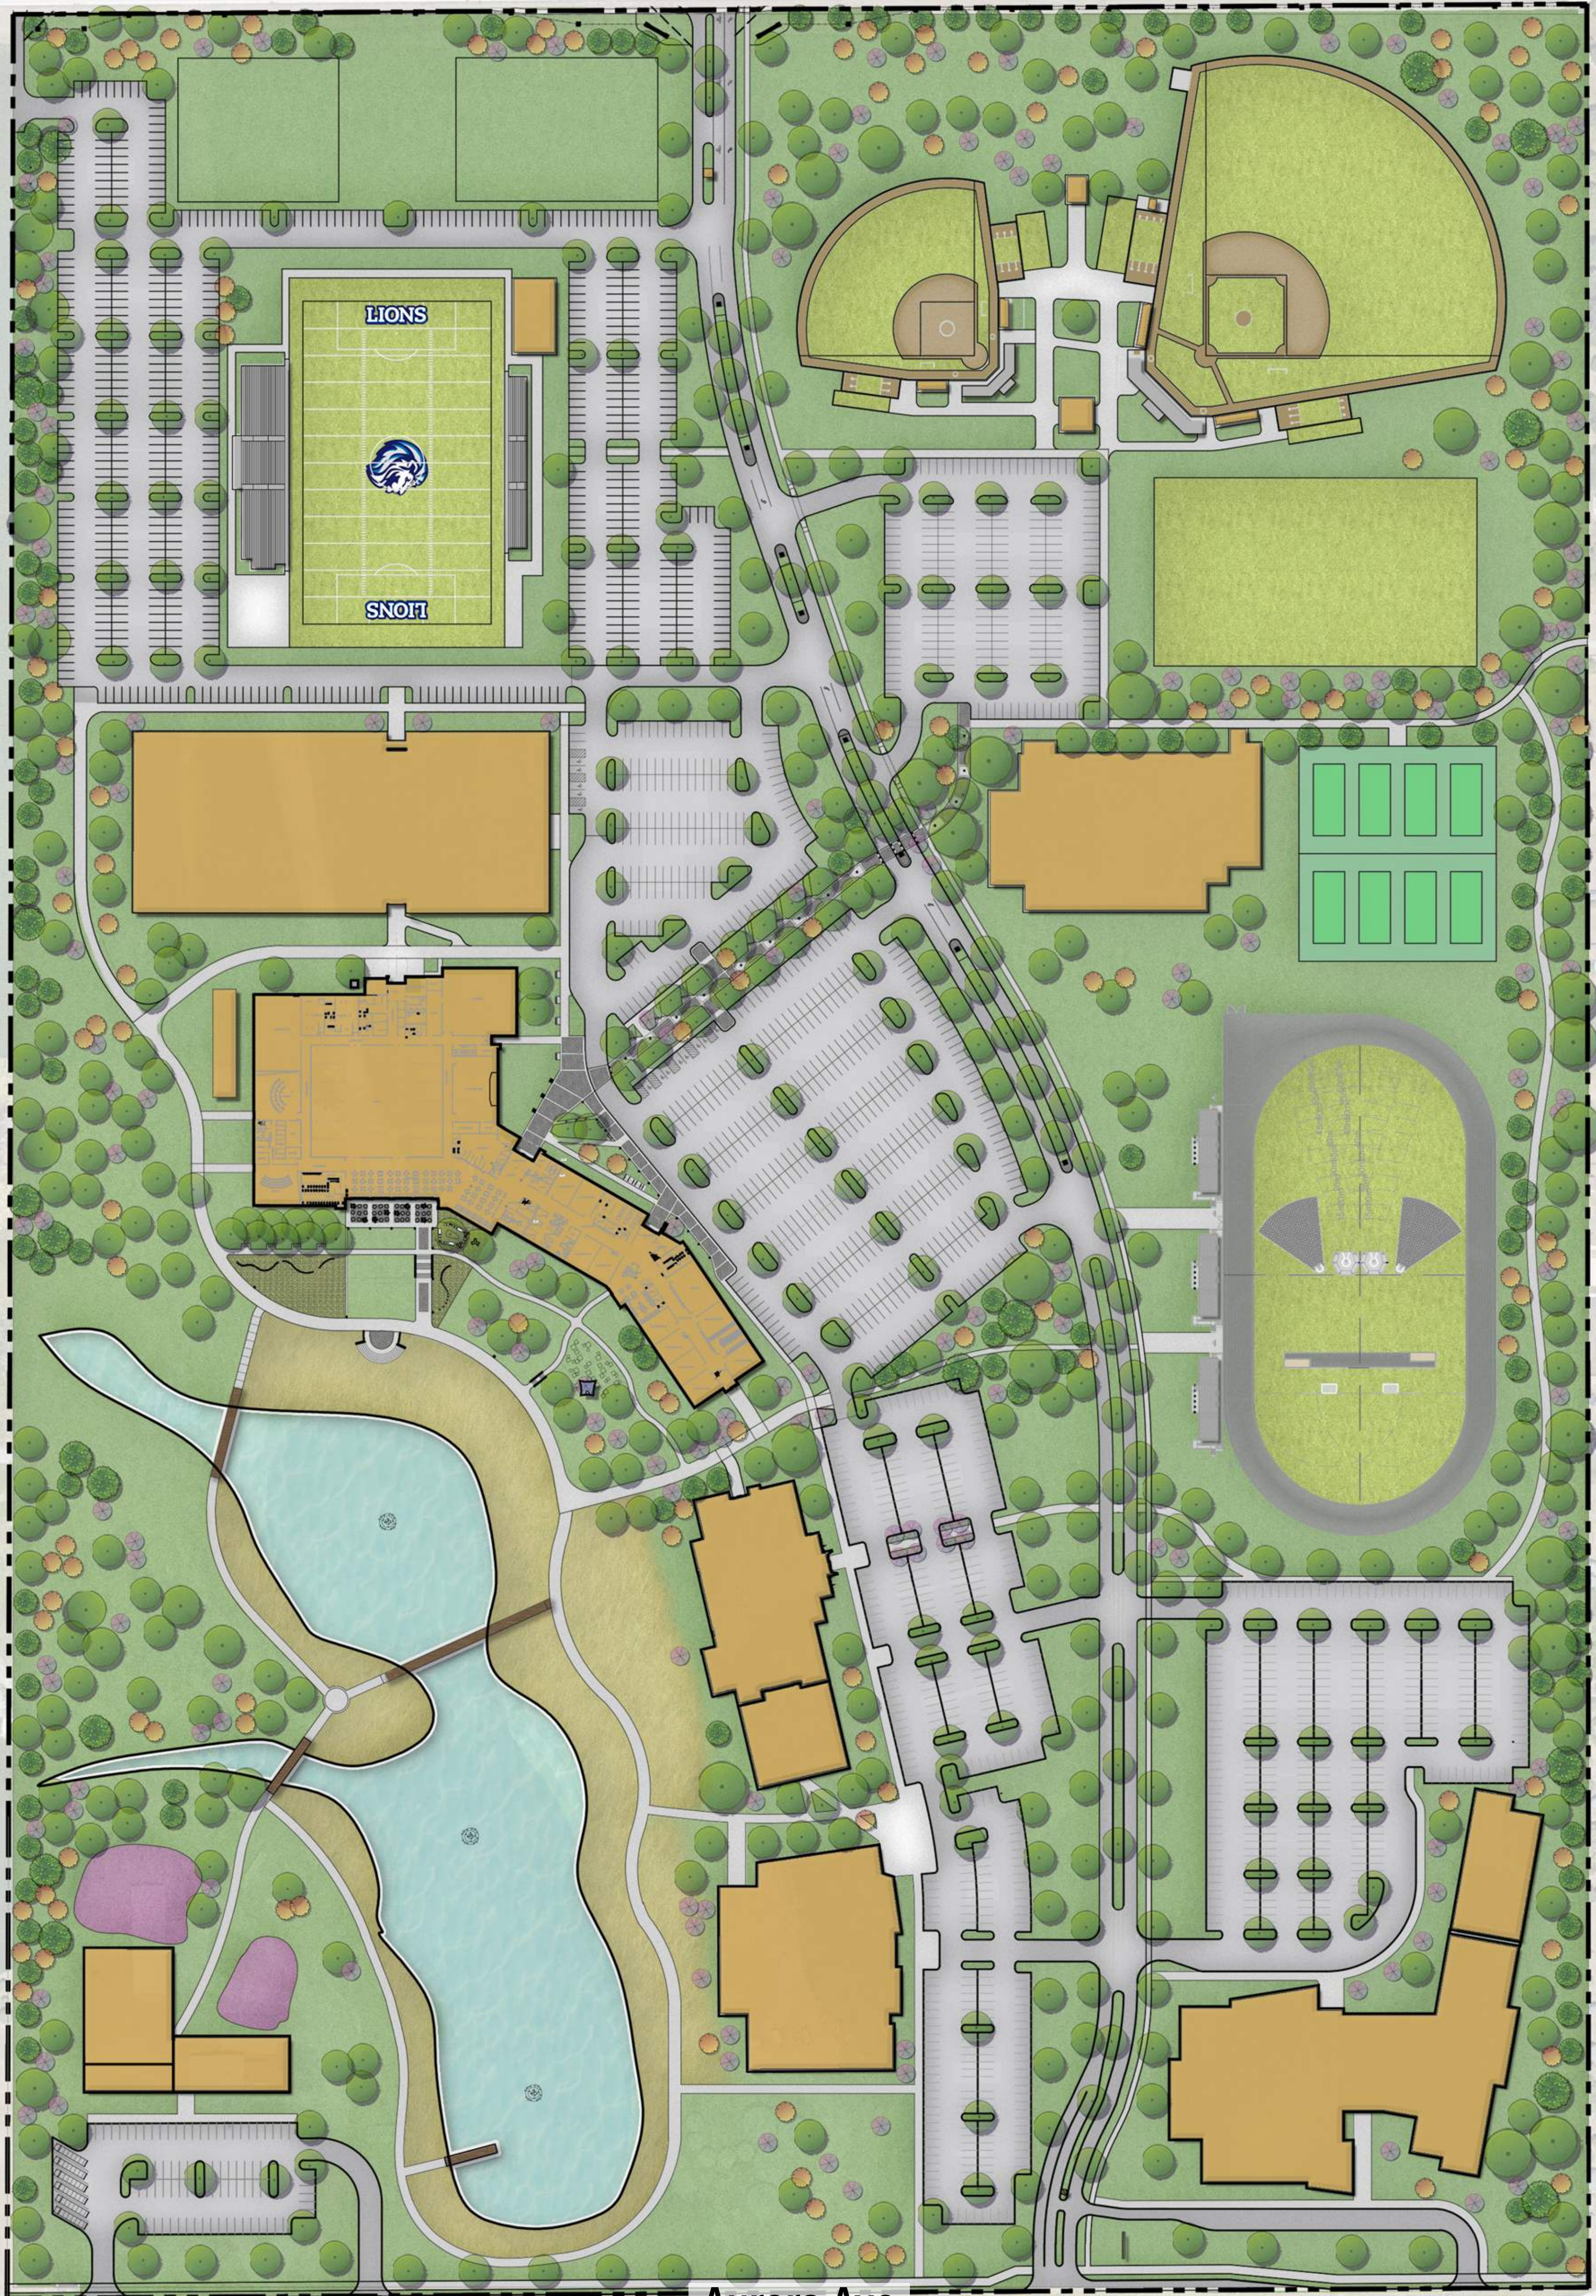

Meredith Dr

Aurora Ave

DES MOINES CHRISTIAN SCHOOL CAMPUS - MASTERPLAN

URBANDALE, IOWA

SCALE: 1"=100'-0" IF PRINTED ON 24X36

CONFLUENCE